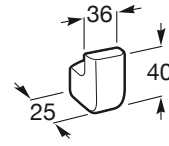

TEMPO**Towel rail****DIMENSIONS**

Length	36 mm
Width	25 mm
Height	40 mm

COLOURS AND FINISHES

RG Rose gold

TECHNICAL DRAWINGS**FEATURES**

Fixing kit: Included

Installation type: Wall-mounted

Material: Metal