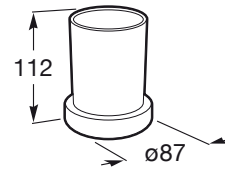

TEMPO

Toilet roll holder with shelf

DIMENSIONS

Length	87 mm
Width	87 mm
Height	112 mm

COLOURS AND FINISHES

RG Rose gold

TECHNICAL DRAWINGS

FEATURES

Installation type: Countertop

Material: Glass, Metal

Tempo

With a neutral design, Tempo will suit any bathroom space. Free standing and wall-mounted options as well as different colour options, this collection is very versatile.