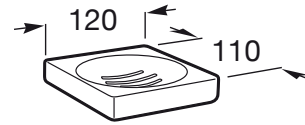

TEMPO**Wall-mounted soap dish****DIMENSIONS**

Length	120 mm
Width	110 mm

COLOURS AND FINISHES

RG Rose gold

TECHNICAL DRAWINGS**FEATURES**

Fixing kit: Included

Installation type: Wall-mounted

Material: Metal