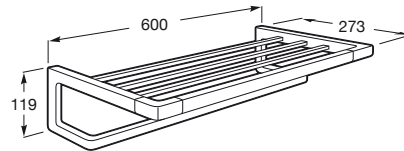

TEMPO

Towel rack

TECHNICAL DRAWINGS

FEATURES

Fixing kit: Included

Installation type: Wall-mounted

Material: Metal

Shape: Straight