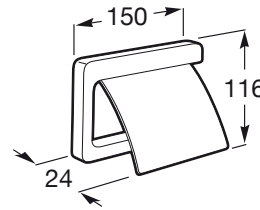

**TEMPO****Toilet roll holder with cover****DIMENSIONS**

Length	150 mm
Width	24 mm
Height	116 mm

**COLOURS AND FINISHES**

RG Rose gold

**TECHNICAL DRAWINGS****FEATURES**

Installation type: Wall-mounted

Material: Metal