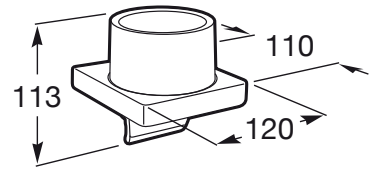

TEMPO

Wall-mounted soap dispenser

DIMENSIONS

Length	120 mm
Width	110 mm
Height	113 mm

COLOURS AND FINISHES

TECHNICAL DRAWINGS

FEATURES

- Fixing kit: Included
- Installation type: Wall-mounted
- Material: Glass, Metal