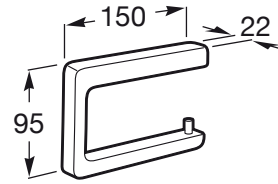

TEMPO**Toilet roll holder without cover****DIMENSIONS**

Length	150 mm
Width	22 mm
Height	95 mm

COLOURS AND FINISHES

RG Rose gold

TECHNICAL DRAWINGS**FEATURES**

Fixing kit: Included

Installation type: Wall-mounted