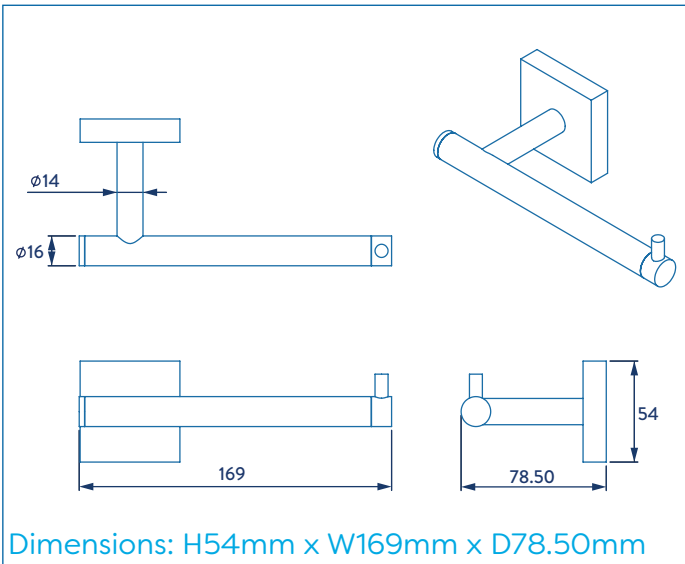

Dimensions: H54mm x W169mm x D78.50mm

GUARANTEE

Consumer Statutory Rights Apply

Tel: +44 (0) 1264 365881
Fax: +44 (0) 1264 356437
Email: info@croydex.co.uk
Web: www.croydex.com

Printed material, designs and packaging are protected by copyright and design right.