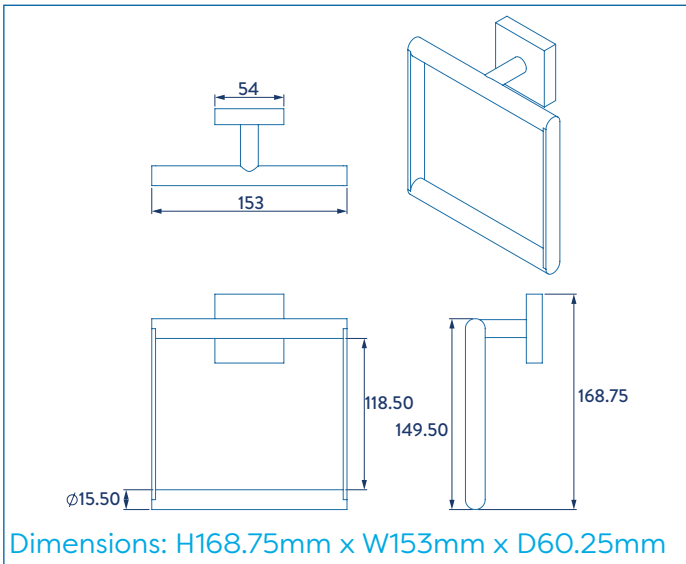

ILLUSTRATED

QM441541 Chester Towel Ring

CONFIGURATIONS

MATERIAL

Zinc Die cast

COLOURS

High Polish Chrome Plate

WEIGHT

N/A

PACKAGING

N/A

FREQUENTLY USED APPLICATIONS

Residential

Hotels

FEATURES

Durable zinc alloy construction.

High quality chrome plated finish.

Glue or screw fix Flexi-Fix™ mounting system.

All fixings included.

CARE AND MAINTENANCE

Clean surfaces with a damp cloth and wipe dry using a soft cloth.

Do not use chemical or abrasive cleaners as these may damage the surface finish.

GUARANTEE

Consumer Statutory Rights Apply