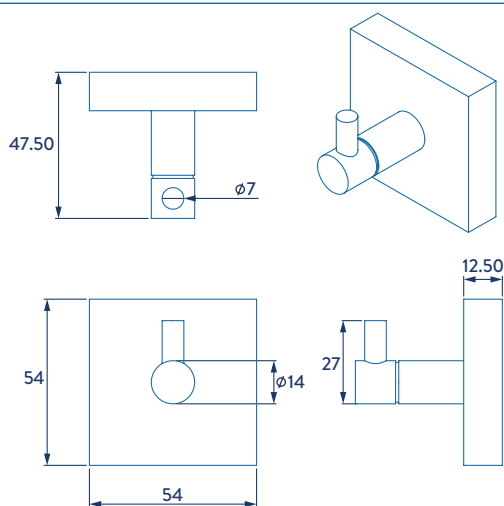

### CARE AND MAINTENANCE

Clean surfaces with a damp cloth and wipe dry using a soft cloth.  
Do not use chemical or abrasive cleaners as these may damage the surface finish.

Dimensions: H54mm x W54mm x D47.50mm