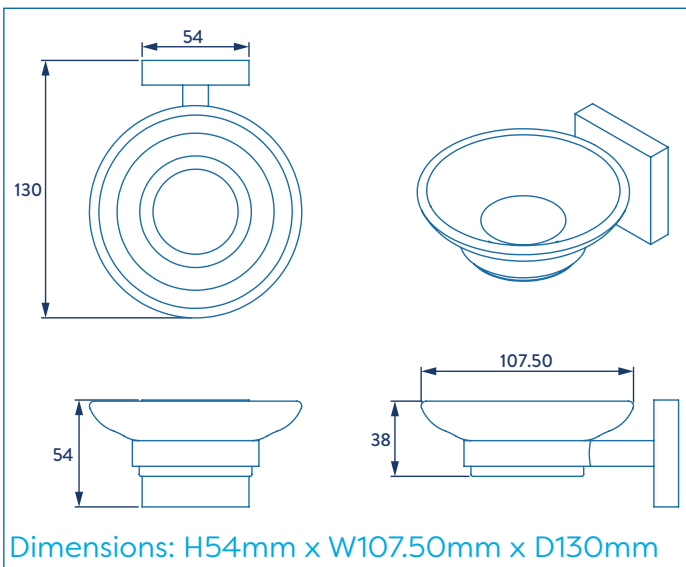

ILLUSTRATED

QM441941 Chester Soap Dish & Holder

CONFIGURATIONS

MATERIAL

Zinc Die cast
Clear Glass

COLOURS

High Polish Chrome Plate

WEIGHT

N/A

PACKAGING

N/A

FREQUENTLY USED APPLICATIONS

Residential
Hotels

FEATURES

Durable zinc alloy construction.
High quality chrome plated finish.
Glue or screw fix Flexi-Fix™ mounting system.
All fixings included.

CARE AND MAINTENANCE

Clean surfaces with a damp cloth and wipe dry using a soft cloth.
Do not use chemical or abrasive cleaners as these may damage the surface finish.

GUARANTEE

Consumer Statutory Rights Apply