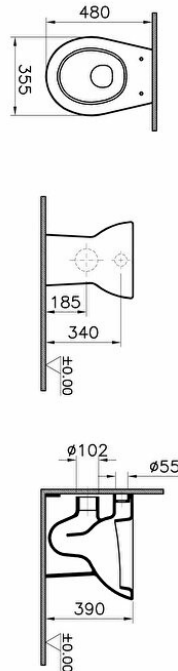

Collection: Arkitekt

Technical specifications

Colour	White
Height	390
Width	355
Depth	480
Designer	VitrA Design Team
Finish	Hygiene
Height Of Toilet	400 mm

Installation Detail (SSG KLZBIDE)	Floor Mounted - Single
Material	Hygiene
Rim Feature	Open-Rim
Bidet Function	Without bidet pipe
Body Material	VC- Vitreous China
Design Shape	
Wcandwc	Oval
Seatandbidet	
Inner Shape	Wash-down

Marketing Measure (cm)	48 CM
OB/BTW	Back-to-wall
Guarantee	10

2A technical drawing

**Technical specifications**

Colour: White **Height:** 390 **Width:** 355 **Depth:** 480 **Designer:** VitrA Design Team **Finish:** Hygiene **Height Of Toilet:** 400 mm
Installation Detail (SSG KLZBIDE): Floor Mounted - Single **Material:** Hygiene **Rim Feature:** Open-Rim **Bidet Function:** Without bidet pipe **Body Material:** VC- Vitreous China **Design Shape Wcandwc Seatandbidet:** Oval **Inner Shape:** Wash-down **Marketing Measure (cm):** 48 CM **OB/BTW:** Back-to-wall **Guarantee:** 10